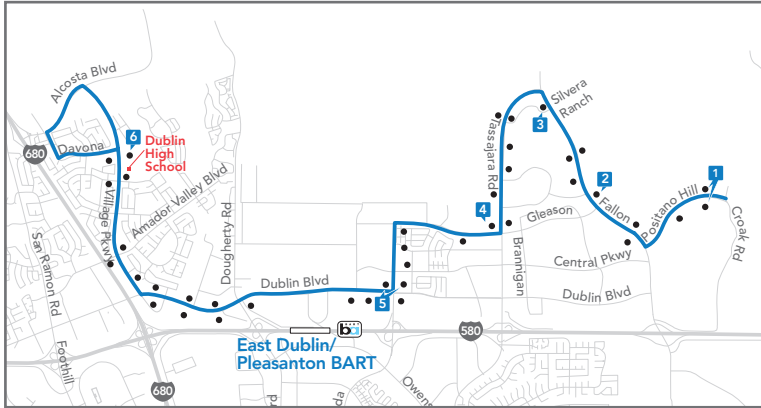

Summer School Bus Service Schedule

Livermore Amador Valley
TRANSIT AUTHORITY

Dublin High School

Effective June 5 - July 24, 2019 - No Service July 4

501 Map

502 Map

501 | Positano Hill

Positano • Fallon Rd • Silvera Ranch • Tassajara Rd
Central Pkwy • Dublin High School

502 | Emerald Glen

Dublin Ranch Village • Central Pkwy • Wildwood Rd • Dublin High School

Morning

PM times are shown in bold

1	2	3	4	5	6	7
Central & Chancery	Central & Panorama	Dublin & Brannigan	Central & Tassajara	Dublin & Hacienda	Wildwood & Dougherty	Dublin High School
7:07	7:12	7:18	7:21	7:25	7:31	7:40
Afternoon						
7	6	5	4	3	2	1
Dublin High School	Wildwood & Dougherty	Dublin & Hacienda	Central & Tassajara	Central & Chancery	Central & Panorama	Dublin & Brannigan
1:02	1:13	1:25	1:29	1:31	1:35	1:41

Summer School Bus Service Schedule

Livermore Amador Valley
TRANSIT AUTHORITY

Dublin High School

Effective June 5 - July 24, 2019 - No Service July 4

503 Map

504 Map

503 | Shannon Park W. Dublin BART • Shannon Park • Dublin High School

Morning					PM times are shown in bold
1	2	3	4	5	
W. Dublin/Pleasanton BART	Dublin & Donlon	Shannon Park	Alcosta & San Ramon	Dublin High School	
7:18	7:23	7:29	7:34	7:40	
Afternoon					
5	4	3	2	1	
Dublin High School	Alcosta & San Ramon	Shannon Park	Dublin & Donlon	W. Dublin/Pleasanton BART	
1:02	1:08	1:13	1:19	1:24	