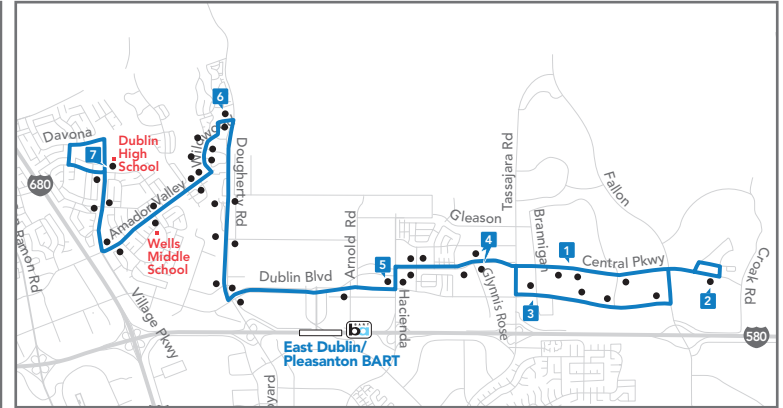

Summer School Bus Service Schedule

Livermore Amador Valley
TRANSIT AUTHORITY

Dublin High School

Effective June 5 - July 24, 2019 - No Service July 4

501 Map

502 Map

501 | Positano Hill

Positano • Fallon Rd • Silvera Ranch • Tassajara Rd
Central Pkwy • Dublin High School

502 | Emerald Glen

Dublin Ranch Village • Central Pkwy • Wildwood Rd • Dublin High School

Morning

PM times are shown in bold

1	2	3	4	5	6	7
Central & Chancery	Central & Panorama	Dublin & Brannigan	Central & Tassajara	Dublin & Hacienda	Wildwood & Dougherty	Dublin High School
7:07	7:12	7:18	7:21	7:25	7:31	7:40
Afternoon						
7	6	5	4	3	2	1
Dublin High School	Wildwood & Dougherty	Dublin & Hacienda	Central & Tassajara	Central & Chancery	Central & Panorama	Dublin & Brannigan
1:02	1:13	1:25	1:29	1:31	1:35	1:41

Summer School Bus Service Schedule

Livermore Amador Valley
TRANSIT AUTHORITY

Dublin High School

Effective June 5 - July 24, 2019 - No Service July 4

503 Map

504 Map

503 | Shannon Park W. Dublin BART • Shannon Park • Dublin High School

Morning					PM times are shown in bold
1	2	3	4	5	
W. Dublin/Pleasanton BART	Dublin & Donlon	Shannon Park	Alcosta & San Ramon	Dublin High School	
7:18	7:23	7:29	7:34	7:40	
Afternoon					
5	4	3	2	1	
Dublin High School	Alcosta & San Ramon	Shannon Park	Dublin & Donlon	W. Dublin/Pleasanton BART	
1:02	1:08	1:13	1:19	1:24	