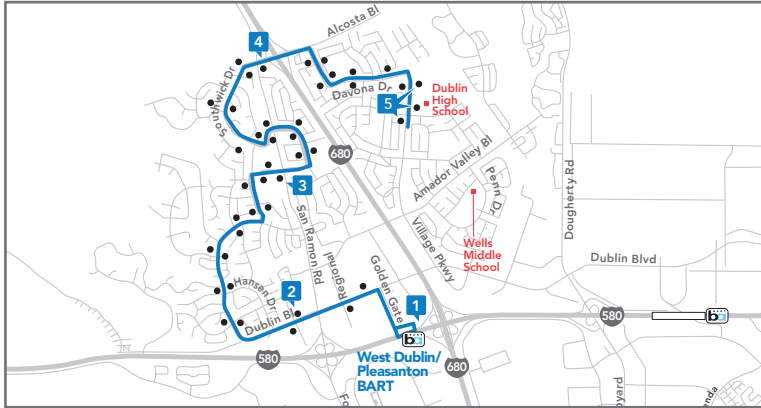

502 | Emerald Glen

Dublin Ranch Village • Central Pkwy • Wildwood Rd • Dublin High School

Morning

PM times are shown in bold

1	2	3	4	5	6	7
Central & Chancery	Central & Panorama	Dublin & Brannigan	Central & Tassajara	Dublin & Hacienda	Wildwood & Dougherty	Dublin High School
7:07	7:12	7:18	7:21	7:25	7:31	7:40
Afternoon						
7	6	5	4	3	2	1
Dublin High School	Wildwood & Dougherty	Dublin & Hacienda	Central & Tassajara	Central & Chancery	Central & Panorama	Dublin & Brannigan
1:02	1:13	1:25	1:29	1:31	1:35	1:41

Summer School Bus Service Schedule

Livermore Amador Valley
TRANSIT AUTHORITY

Dublin High School

Effective June 5 - July 24, 2019 - No Service July 4

503 Map

504 Map

503 | Shannon Park W. Dublin BART • Shannon Park • Dublin High School

Morning					PM times are shown in bold
1	2	3	4	5	
W. Dublin/Pleasanton BART	Dublin & Donlon	Shannon Park	Alcosta & San Ramon	Dublin High School	
7:18	7:23	7:29	7:34	7:40	
Afternoon					
5	4	3	2	1	
Dublin High School	Alcosta & San Ramon	Shannon Park	Dublin & Donlon	W. Dublin/Pleasanton BART	
1:02	1:08	1:13	1:19	1:24	

504 | Dublin Ranch Gleason Dr • Antone Way • Dublin Ranch • Dublin High School

Morning					PM times are shown in bold
1	2	3	4	6	
Gleason & Brannigan	Fallon & Antone	Dublin Ranch & Shadow Hill	Dublin & Hacienda	Dublin High School	
7:13	7:16	7:20	7:27	7:40	
Afternoon					
6	4	3	2	1	
Dublin High School	Dublin & Hacienda	Dublin Ranch & Shadow Hill	Fallon & Antone	Gleason & Brannigan	
1:02	1:18	1:26	1:30	1:33	