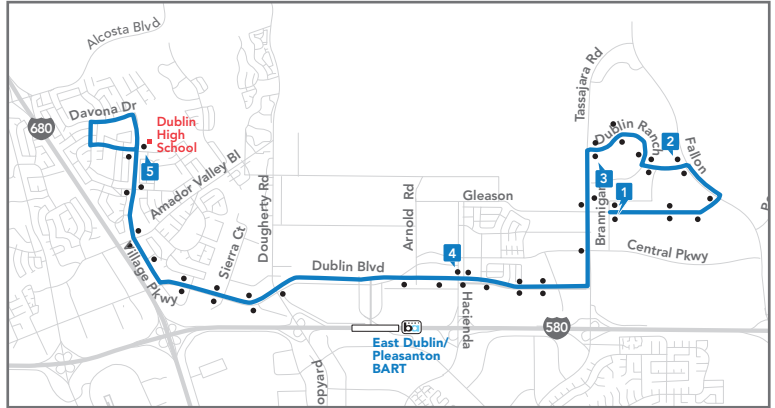

502 | Emerald Glen

Dublin Ranch Village • Central Pkwy • Wildwood Rd • Dublin High School

Morning

PM times are shown in bold

1	2	3	4	5	6	7
Central & Chancery	Central & Panorama	Dublin & Brannigan	Central & Tassajara	Dublin & Hacienda	Wildwood & Dougherty	Dublin High School
7:07	7:12	7:18	7:21	7:25	7:31	7:40
Afternoon						
7	6	5	4	3	2	1
Dublin High School	Wildwood & Dougherty	Dublin & Hacienda	Central & Tassajara	Central & Chancery	Central & Panorama	Dublin & Brannigan
1:02	1:13	1:25	1:29	1:31	1:35	1:41

Summer School Bus Service Schedule

Livermore Amador Valley
TRANSIT AUTHORITY

Dublin High School

Effective June 5 - July 24, 2019 - No Service July 4

503 Map

504 Map

503 | Shannon Park W. Dublin BART • Shannon Park • Dublin High School

Morning					PM times are shown in bold
1	2	3	4	5	
W. Dublin/Pleasanton BART	Dublin & Donlon	Shannon Park	Alcosta & San Ramon	Dublin High School	
7:18	7:23	7:29	7:34	7:40	
Afternoon					
5	4	3	2	1	
Dublin High School	Alcosta & San Ramon	Shannon Park	Dublin & Donlon	W. Dublin/Pleasanton BART	
1:02	1:08	1:13	1:19	1:24	