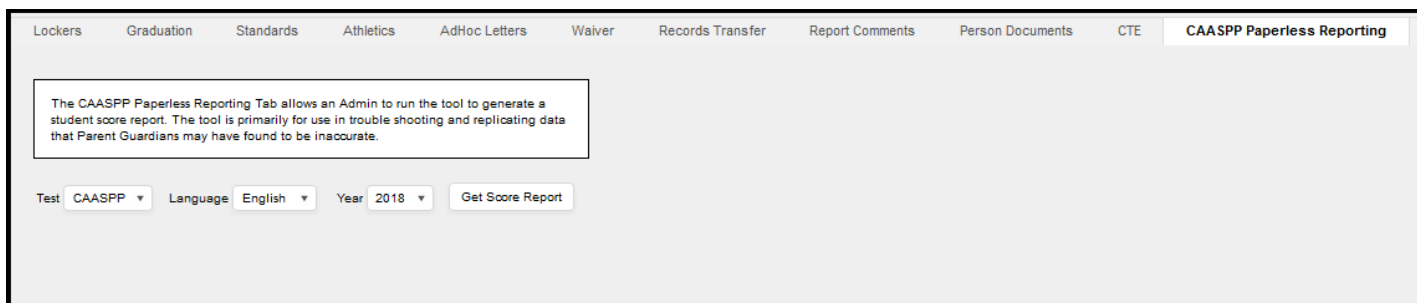

Directions for Previewing the New Campus Parent Portal

To get a preview of the new version, sign in to Parent Portal from the Dublin Unified School District web page. Click on the green button in the top right that says, "Try the new Campus Parent Portal."

Where to find the "new campus portal" and the new view (only til the end of June they will need this step)

To Find State Assessment Results

Using the navigation menu on the left, click on "More." In the main menu, select "Assessments."