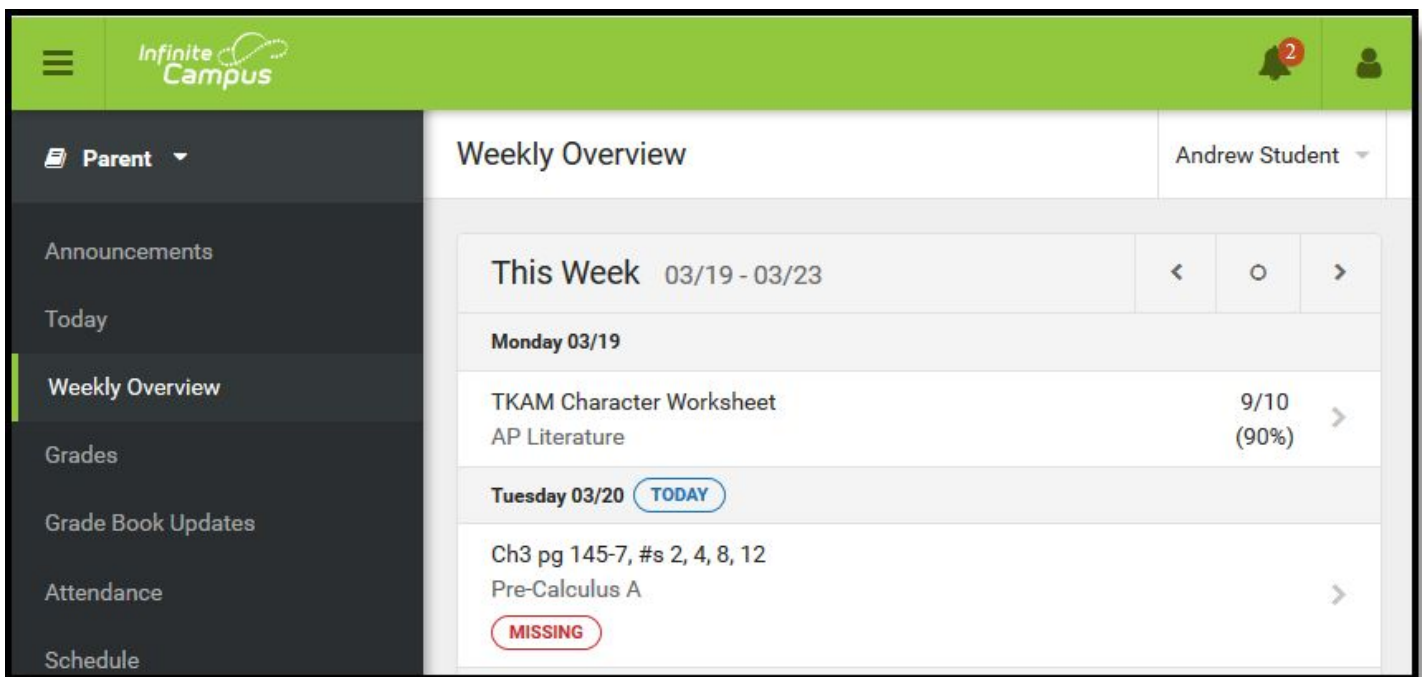

Directions for Previewing the New Campus Parent Portal

To get a preview of the new version, sign in to Parent Portal from the Dublin Unified School District web page. Click on the green button in the top right that says, "Try the new Campus Parent Portal."

Where to find the "new campus portal" and the new view (only til the end of June they will need this step)

To Find State Assessment Results

Using the navigation menu on the left, click on "More." In the main menu, select "Assessments."