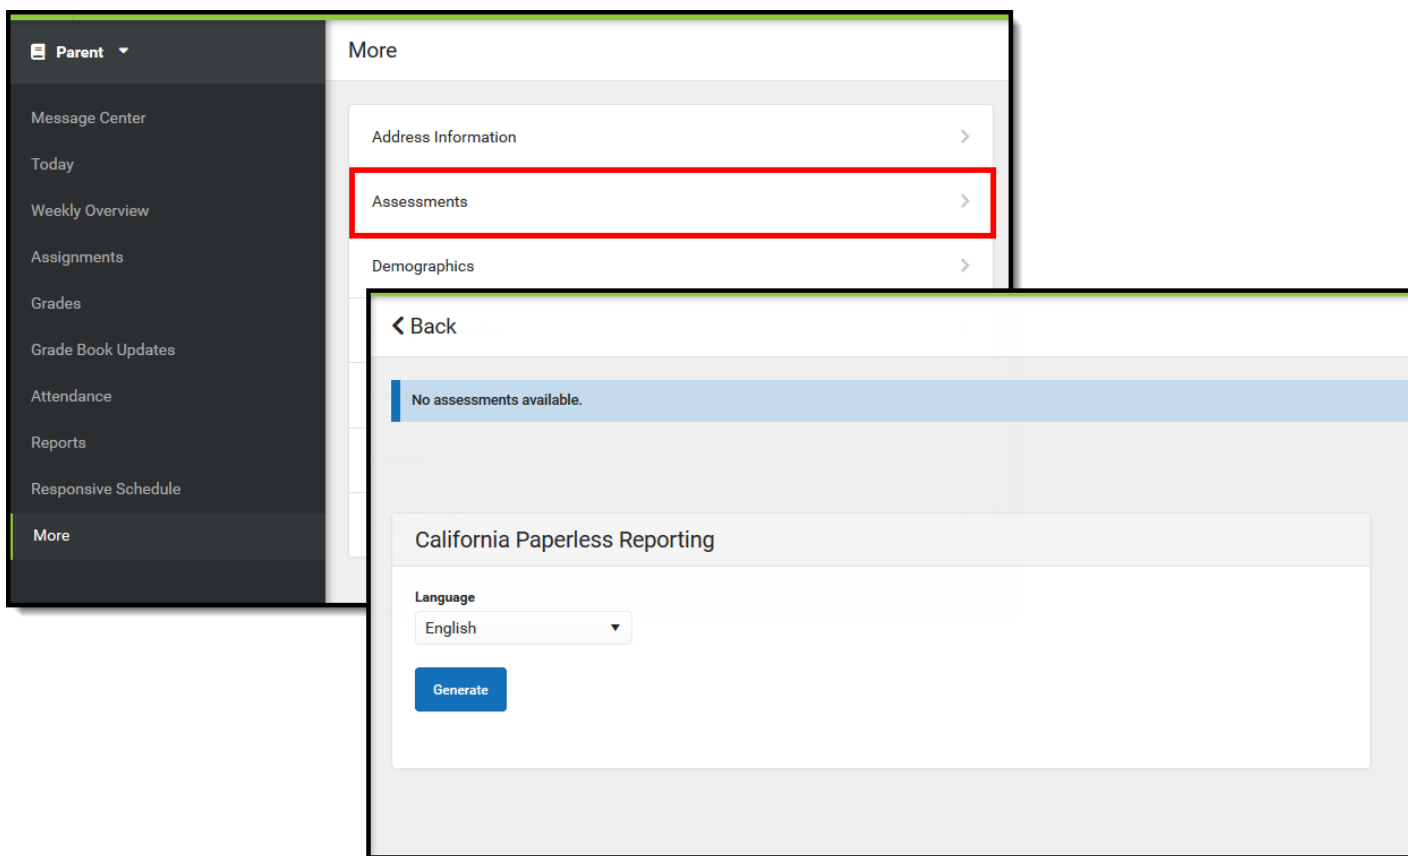

Directions for Previewing the New Campus Parent Portal

To get a preview of the new version, sign in to Parent Portal from the Dublin Unified School District web page. Click on the green button in the top right that says, "Try the new Campus Parent Portal."

Where to find the "new campus portal" and the new view (only til the end of June they will need this step)

To Find State Assessment Results

Using the navigation menu on the left, click on "More." In the main menu, select "Assessments."