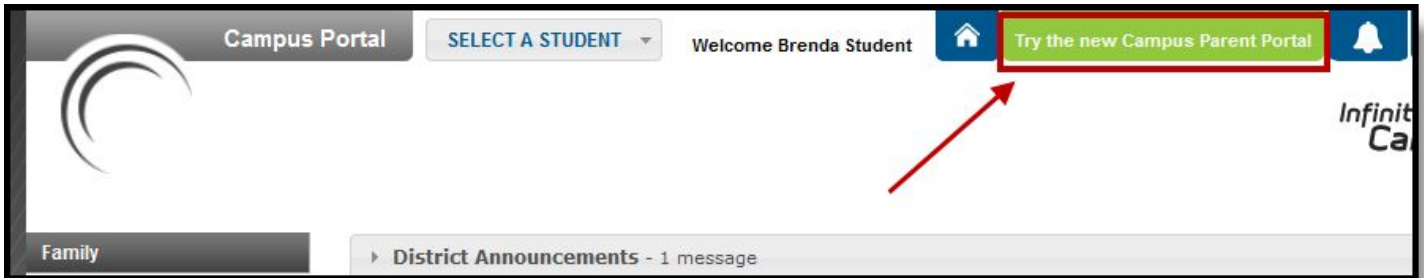

Directions for Previewing the New Campus Parent Portal

To get a preview of the new version, sign in to Parent Portal from the Dublin Unified School District web page. Click on the green button in the top right that says, "Try the new Campus Parent Portal."

Where to find the "new campus portal" and the new view (only til the end of June they will need this step)

To Find State Assessment Results

Using the navigation menu on the left, click on "More." In the main menu, select "Assessments."