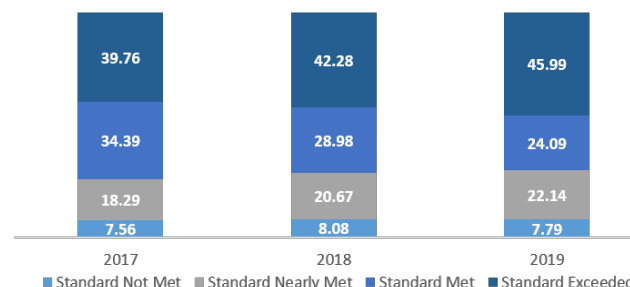

DES 2017-2019 CAASPP MATH RESULTS

Percentage of students performing at level

All student and staff info (not CAASPP) is based on 2019-2020 school year data available in November 2019. These numbers fluctuate throughout the year.