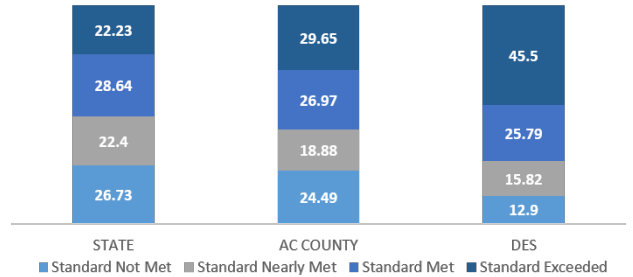

CAASPP SCORES

DES 2019 CAASPP ENGLISH LANGUAGE/LITERACY

Percentage of students performing at level