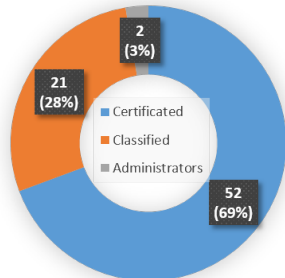

DES STAFF OVERVIEW: 75*