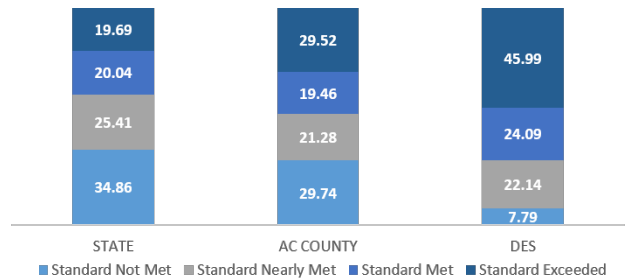

DES 2019 CAASPP MATHEMATICS

Percentage of students performing at level