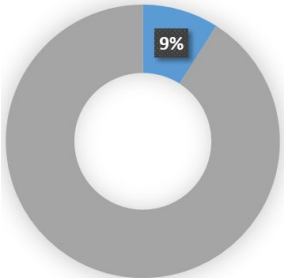

2019-2020 DUBLIN ELEMENTARY SCHOOL FACT SHEET

7997 VOMAC ROAD | DUBLIN, CA 94568 | 925-833-1204 | WWW.DUBLINUSD.ORG

Principal: Lauren McGovern

Year Established: 1961

STUDENTS & ETHNICITY

STUDENT GENDER

FREE OR REDUCED MEAL ELIGIBILITY

DES STAFF OVERVIEW: 75*

ENGLISH LEARNERS: 62

SPECIAL EDUCATION: 55

CAASPP SCORES

DES 2019 CAASPP ENGLISH LANGUAGE/LITERACY

Percentage of students performing at level

DES 2019 CAASPP MATHEMATICS

Percentage of students performing at level

DES 2017-2019 CAASPP ENGLISH RESULTS

Percentage of students performing at level

DES 2017-2019 CAASPP MATH RESULTS

Percentage of students performing at level

All student and staff info (not CAASPP) is based on 2019-2020 school year data available in November 2019. These numbers fluctuate throughout the year.