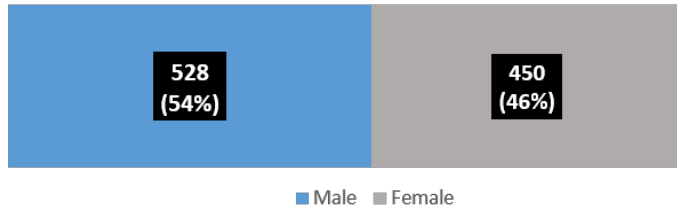

FREE OR REDUCED MEAL ELIGIBILITY