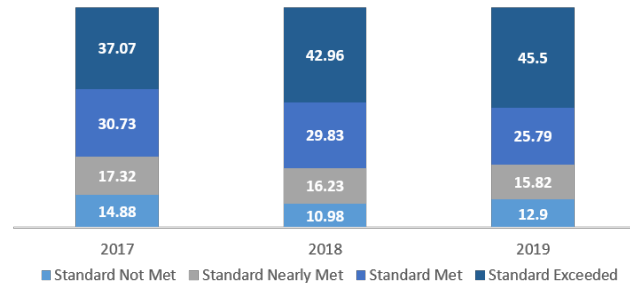

DES 2017-2019 CAASPP ENGLISH RESULTS

Percentage of students performing at level