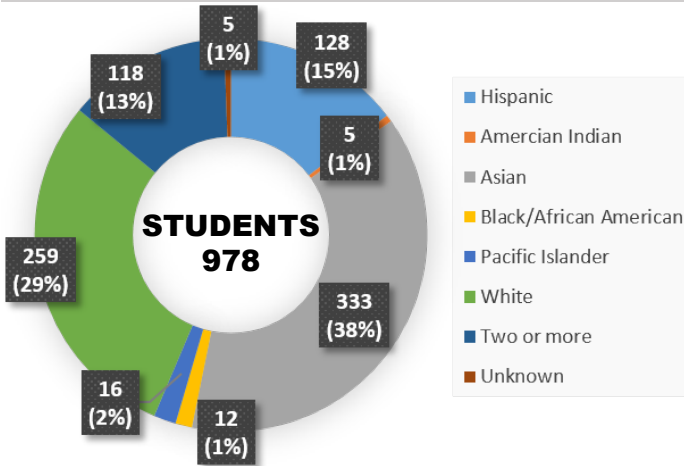

STUDENTS & ETHNICITY

STUDENT GENDER