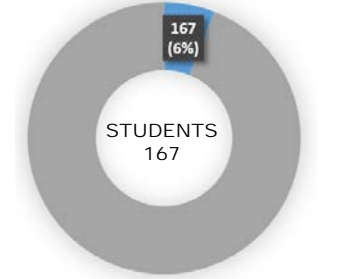

2018-2019 DUBLIN HIGH SCHOOL FACT SHEET

8151 VILLAGE PARKWAY | DUBLIN, CA 94568 | 925-828-6227 | WWW.DUBLINUSD.ORG

STUDENTS & ETHNICITY

STUDENT GENDER

FREE OR REDUCED MEAL ELIGIBILITY

DHS STAFF OVERVIEW: 198*