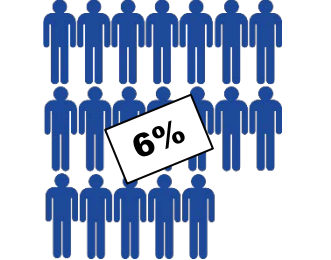

ENGLISH LEARNERS: 98

SPECIAL EDUCATION: 190

CAASPP SCORES

All student and staff info (not CAASPP) is based on 2018-2019 school year data available in Oct. 2018. These number fluctuate through the year.
 * Does not include, substitutes, hourly, or limited term employees