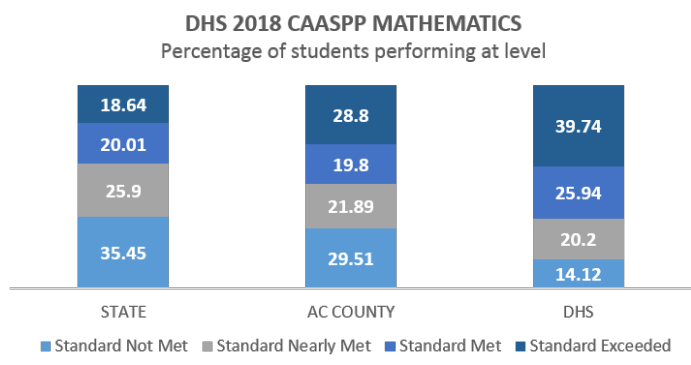

CAASPP SCORES

All student and staff info (not CAASPP) is based on 2018-2019 school year data available in Oct. 2018. These number fluctuate through the year.
* Does not include, substitutes, hourly, or limited term employees