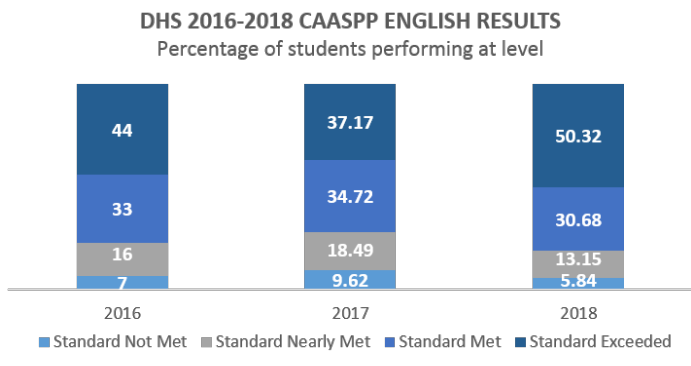

ENGLISH LEARNERS: 98

SPECIAL EDUCATION: 190

CAASPP SCORES

All student and staff info (not CAASPP) is based on 2018-2019 school year data available in Oct. 2018. These number fluctuate through the year.
 * Does not include, substitutes, hourly, or limited term employees