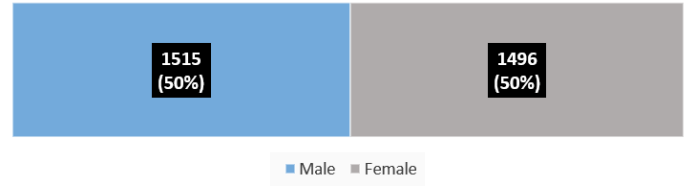

2018-2019 DUBLIN HIGH SCHOOL FACT SHEET

8151 VILLAGE PARKWAY | DUBLIN, CA 94568 | 925-828-6227 | WWW.DUBLINUSD.ORG

STUDENTS & ETHNICITY

STUDENT GENDER

FREE OR REDUCED MEAL ELIGIBILITY

DHS STAFF OVERVIEW: 198*