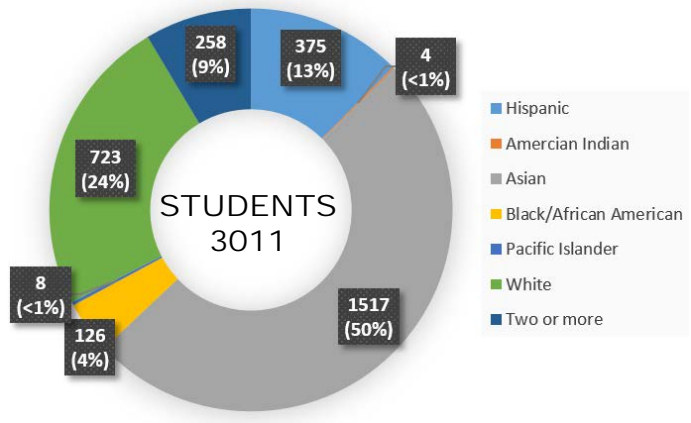

2018-2019 DUBLIN HIGH SCHOOL FACT SHEET

8151 VILLAGE PARKWAY | DUBLIN, CA 94568 | 925-828-6227 | WWW.DUBLINUSD.ORG

STUDENTS & ETHNICITY

STUDENT GENDER

FREE OR REDUCED MEAL ELIGIBILITY

DHS STAFF OVERVIEW: 198*