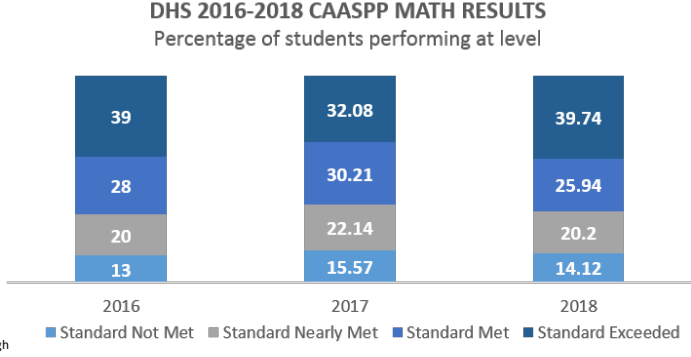

CAASPP SCORES

All student and staff info (not CAASPP) is based on 2018-2019 school year data available in Oct. 2018. These number fluctuate through the year.
* Does not include, substitutes, hourly, or limited term employees