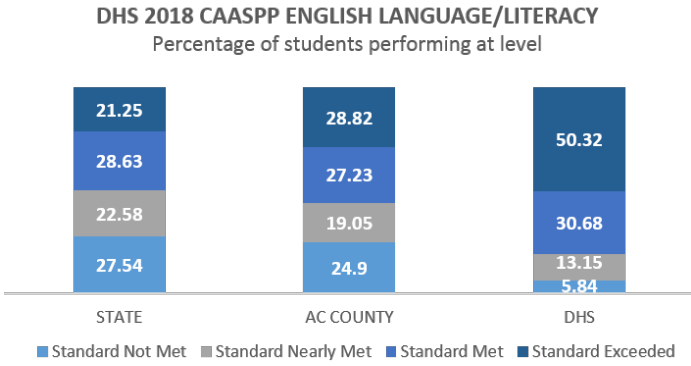

CAASPP SCORES

All student and staff info (not CAASPP) is based on 2018-2019 school year data available in Oct. 2018. These number fluctuate through the year.
* Does not include, substitutes, hourly, or limited term employees