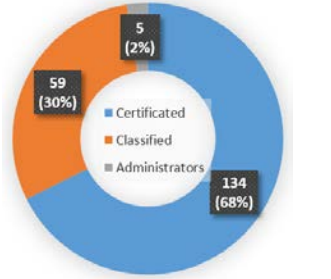

ENGLISH LEARNERS: 98

SPECIAL EDUCATION: 190

CAASPP SCORES

All student and staff info (not CAASPP) is based on 2018-2019 school year data available in Oct. 2018. These number fluctuate through the year.
 * Does not include, substitutes, hourly, or limited term employees