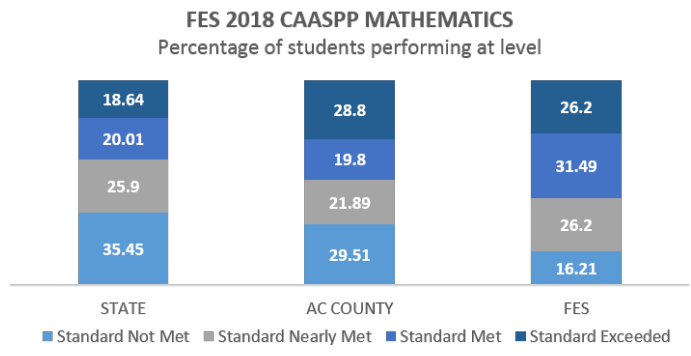

CAASPP SCORES

All student and staff info (not CAASPP) is based on 2018-2019 school year data available in Oct. 2018. These numbers fluctuate throughout the year.
* Does not include, substitutes, hourly, or limited term employees