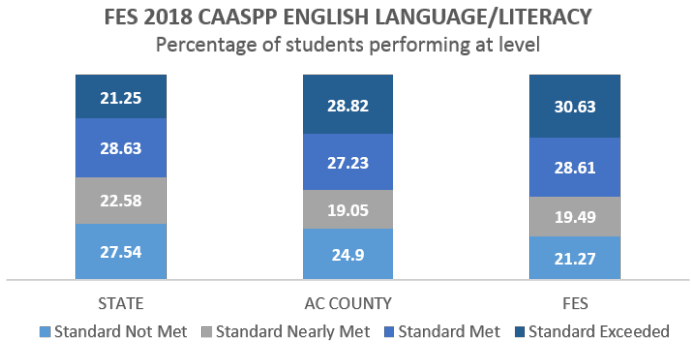

CAASPP SCORES

All student and staff info (not CAASPP) is based on 2018-2019 school year data available in Oct. 2018. These numbers fluctuate throughout the year.
* Does not include, substitutes, hourly, or limited term employees