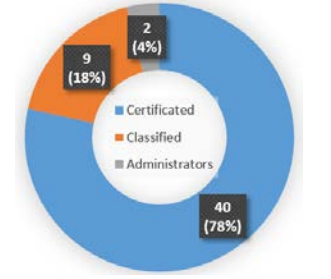

2018-2019 FREDERIKSEN ELEMENTARY SCHOOL FACT SHEET

7243 TAMARACK DRIVE | DUBLIN, CA 94568 | 925-828-1037 | WWW.DUBLINUSD.ORG

STUDENTS & ETHNICITY

STUDENT GENDER

FREE OR REDUCED MEAL ELIGIBILITY

FES STAFF OVERVIEW: 51*