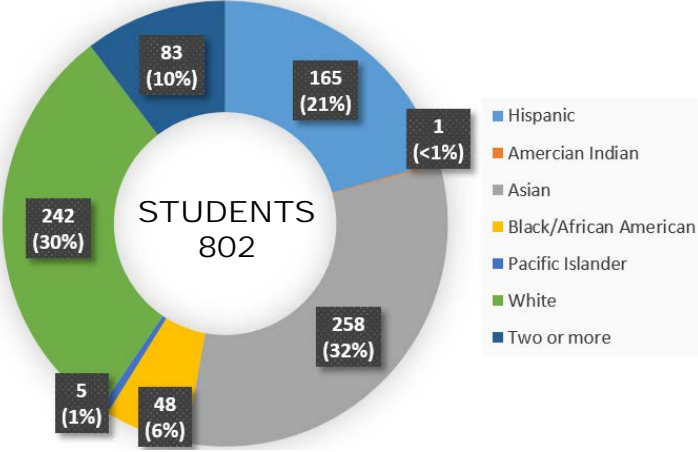

2018-2019 FREDERIKSEN ELEMENTARY SCHOOL FACT SHEET

7243 TAMARACK DRIVE | DUBLIN, CA 94568 | 925-828-1037 | WWW.DUBLINUSD.ORG

STUDENTS & ETHNICITY

STUDENT GENDER

FREE OR REDUCED MEAL ELIGIBILITY

FES STAFF OVERVIEW: 51*