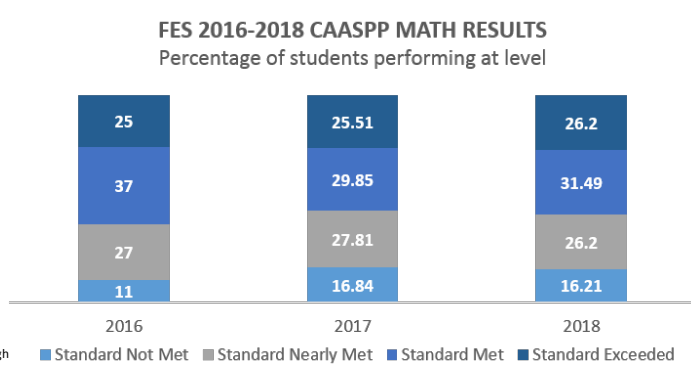

CAASPP SCORES

All student and staff info (not CAASPP) is based on 2018-2019 school year data available in Oct. 2018. These numbers fluctuate throughout the year.
* Does not include, substitutes, hourly, or limited term employees