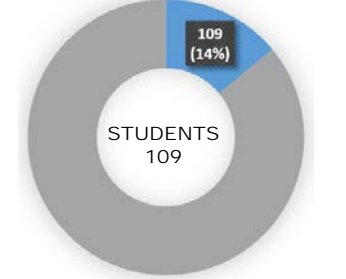

2018-2019 FREDERIKSEN ELEMENTARY SCHOOL FACT SHEET

7243 TAMARACK DRIVE | DUBLIN, CA 94568 | 925-828-1037 | WWW.DUBLINUSD.ORG

STUDENTS & ETHNICITY

STUDENT GENDER

FREE OR REDUCED MEAL ELIGIBILITY

FES STAFF OVERVIEW: 51*