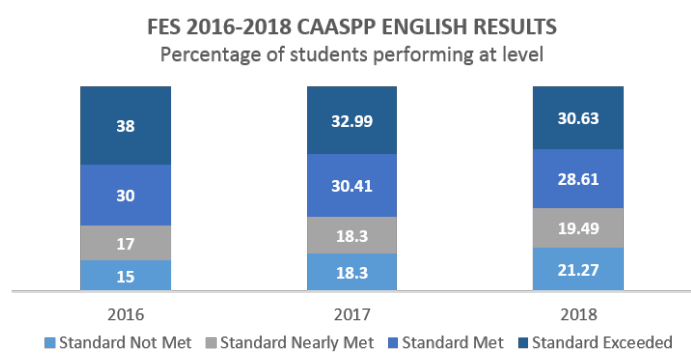

CAASPP SCORES

All student and staff info (not CAASPP) is based on 2018-2019 school year data available in Oct. 2018. These numbers fluctuate throughout the year.
* Does not include, substitutes, hourly, or limited term employees