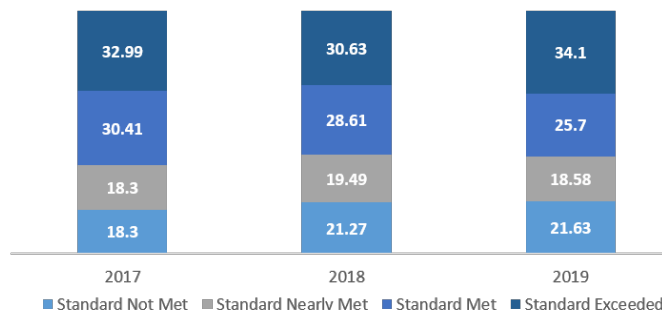

2019-2020 FREDERIKSEN ELEMENTARY SCHOOL FACT SHEET

7243 TAMARACK DRIVE | DUBLIN, CA 94568 | 925-828-1037 | WWW.DUBLINUSD.ORG

Principal: Claire Mognaga

Year Established: 1967

STUDENTS & ETHNICITY

STUDENT GENDER

FREE OR REDUCED MEAL ELIGIBILITY

FES STAFF OVERVIEW: 50*

ENGLISH LEARNERS: 71

SPECIAL EDUCATION: 57

CAASPP SCORES

FES 2019 CAASPP ENGLISH LANGUAGE/LITERACY

Percentage of students performing at level

FES 2019 CAASPP MATHEMATICS

Percentage of students performing at level

FES 2017-2019 CAASPP ENGLISH RESULTS

Percentage of students performing at level

FES 2017-2019 CAASPP MATH RESULTS

Percentage of students performing at level

All student and staff info (not CAASPP) is based on 2019-2020 school year data available in November 2019. These numbers fluctuate throughout the year.