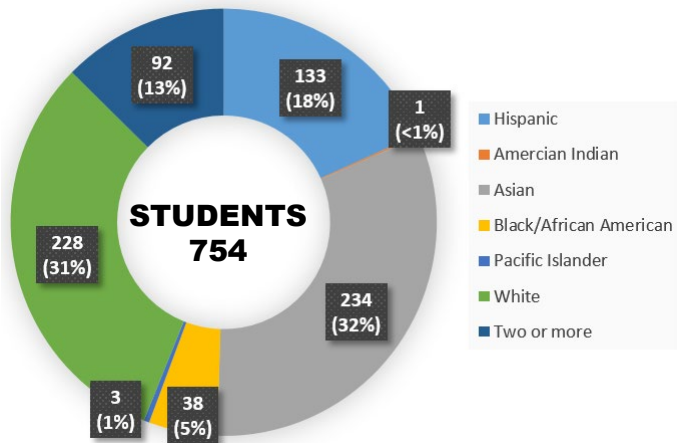

STUDENTS & ETHNICITY

STUDENT GENDER