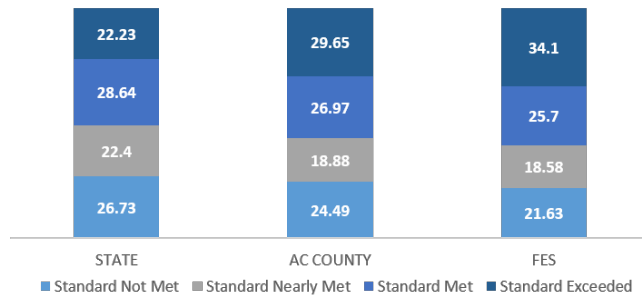

CAASPP SCORES

FES 2019 CAASPP ENGLISH LANGUAGE/LITERACY

Percentage of students performing at level

FES 2019 CAASPP MATHEMATICS

Percentage of students performing at level