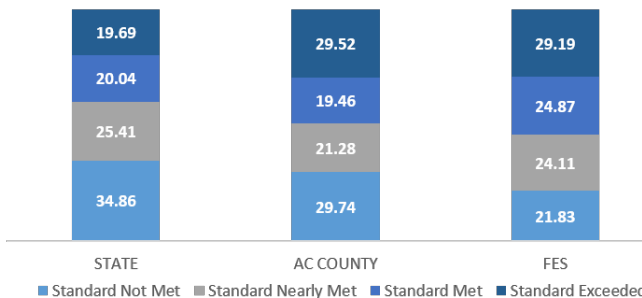

FES 2017-2019 CAASPP ENGLISH RESULTS

Percentage of students performing at level