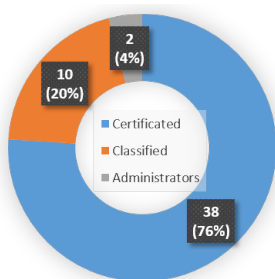

FES STAFF OVERVIEW: 50*