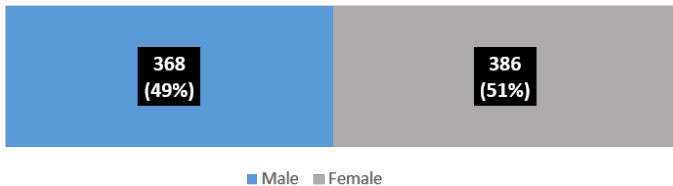

2019-2020 FREDERIKSEN ELEMENTARY SCHOOL FACT SHEET

7243 TAMARACK DRIVE | DUBLIN, CA 94568 | 925-828-1037 | WWW.DUBLINUSD.ORG

Principal: Claire Mognaga

Year Established: 1967

STUDENTS & ETHNICITY

STUDENT GENDER

FREE OR REDUCED MEAL ELIGIBILITY

FES STAFF OVERVIEW: 50*

ENGLISH LEARNERS: 71

SPECIAL EDUCATION: 57

CAASPP SCORES

FES 2019 CAASPP ENGLISH LANGUAGE/LITERACY

Percentage of students performing at level

FES 2019 CAASPP MATHEMATICS

Percentage of students performing at level

FES 2017-2019 CAASPP ENGLISH RESULTS

Percentage of students performing at level

FES 2017-2019 CAASPP MATH RESULTS

Percentage of students performing at level

All student and staff info (not CAASPP) is based on 2019-2020 school year data available in November 2019. These numbers fluctuate throughout the year.