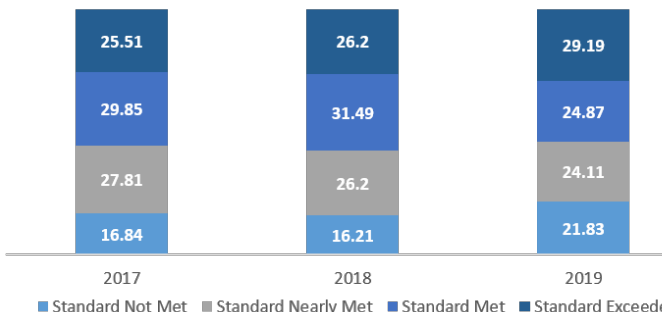

FES 2017-2019 CAASPP MATH RESULTS

Percentage of students performing at level

All student and staff info (not CAASPP) is based on 2019-2020 school year data available in November 2019. These numbers fluctuate throughout the year.