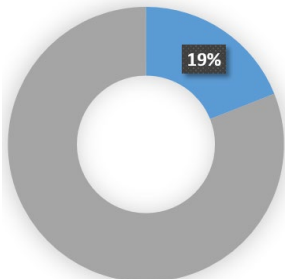

FREE OR REDUCED MEAL ELIGIBILITY