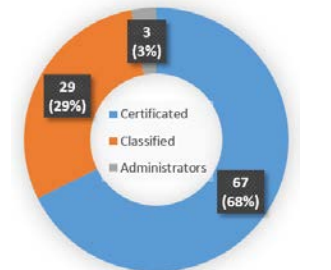

2018-2019 FALLON MIDDLE SCHOOL FACT SHEET

3601 KOHNEN WAY | DUBLIN, CA 94568 | 925-875-9376 | WWW.DUBLINUSD.ORG

STUDENTS & ETHNICITY

STUDENT GENDER

FREE OR REDUCED MEAL ELIGIBILITY

FMS STAFF OVERVIEW: 99*

ENGLISH LEARNERS: 34