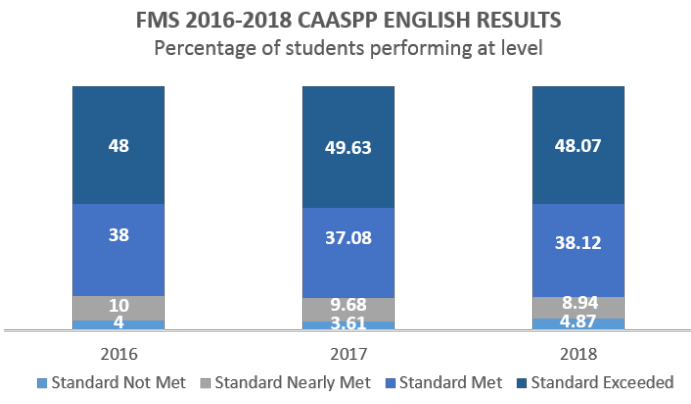

CAASPP SCORES

All student and staff info (not CAASPP) is based on 2018-2019 school year data available in Oct. 2018. These numbers fluctuate throughout the year.
* Does not include, substitutes, hourly, or limited term employees