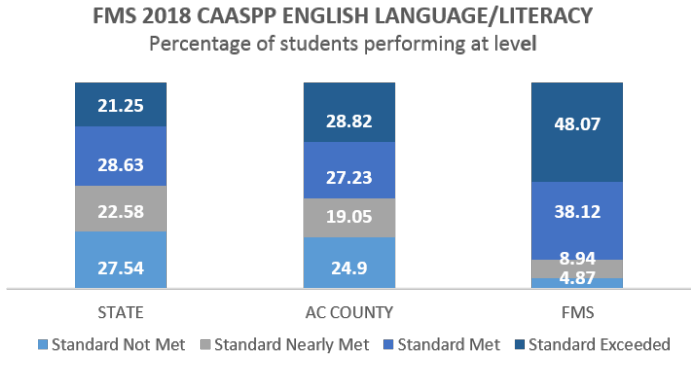

CAASPP SCORES

All student and staff info (not CAASPP) is based on 2018-2019 school year data available in Oct. 2018. These numbers fluctuate throughout the year.
* Does not include, substitutes, hourly, or limited term employees