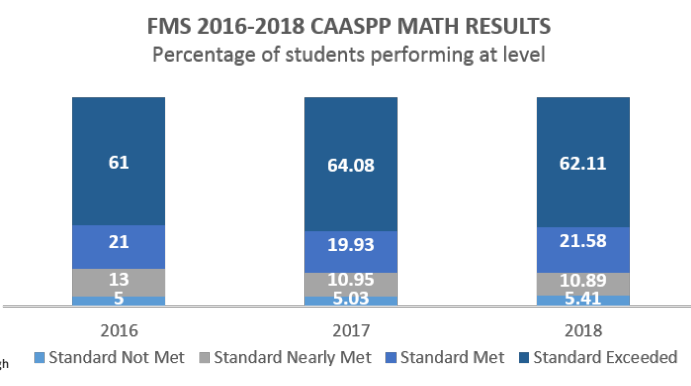

CAASPP SCORES

All student and staff info (not CAASPP) is based on 2018-2019 school year data available in Oct. 2018. These numbers fluctuate throughout the year.
* Does not include, substitutes, hourly, or limited term employees