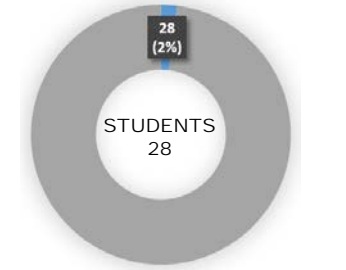

2018-2019 FALLON MIDDLE SCHOOL FACT SHEET

3601 KOHNEN WAY | DUBLIN, CA 94568 | 925-875-9376 | WWW.DUBLINUSD.ORG

STUDENTS & ETHNICITY

STUDENT GENDER

FREE OR REDUCED MEAL ELIGIBILITY

FMS STAFF OVERVIEW: 99*

ENGLISH LEARNERS: 34