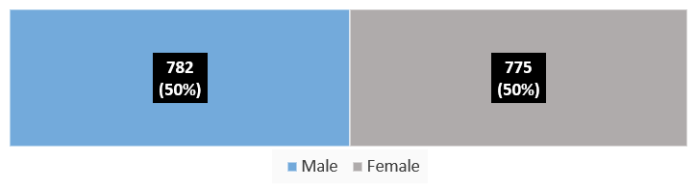

2018-2019 FALLON MIDDLE SCHOOL FACT SHEET

3601 KOHNEN WAY | DUBLIN, CA 94568 | 925-875-9376 | WWW.DUBLINUSD.ORG

STUDENTS & ETHNICITY

STUDENT GENDER

FREE OR REDUCED MEAL ELIGIBILITY

FMS STAFF OVERVIEW: 99*

ENGLISH LEARNERS: 34