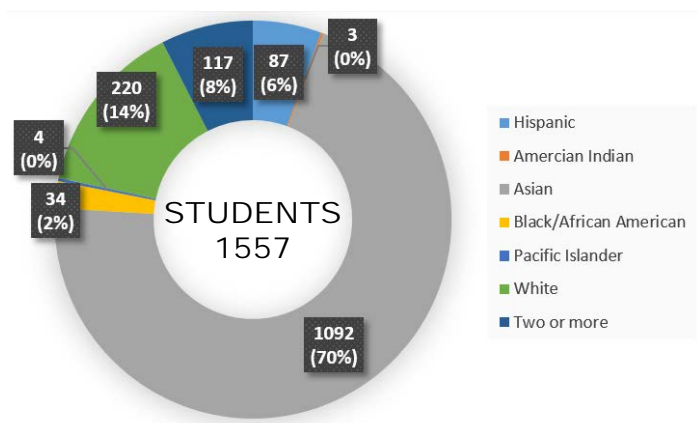

2018-2019 FALLON MIDDLE SCHOOL FACT SHEET

3601 KOHNEN WAY | DUBLIN, CA 94568 | 925-875-9376 | WWW.DUBLINUSD.ORG

STUDENTS & ETHNICITY

STUDENT GENDER

FREE OR REDUCED MEAL ELIGIBILITY

FMS STAFF OVERVIEW: 99*

ENGLISH LEARNERS: 34