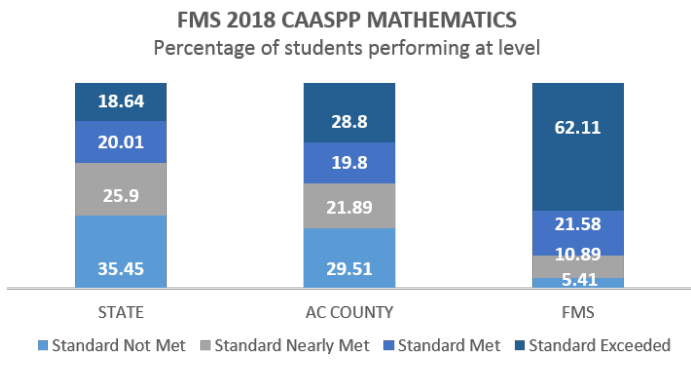

CAASPP SCORES

All student and staff info (not CAASPP) is based on 2018-2019 school year data available in Oct. 2018. These numbers fluctuate throughout the year.
* Does not include, substitutes, hourly, or limited term employees