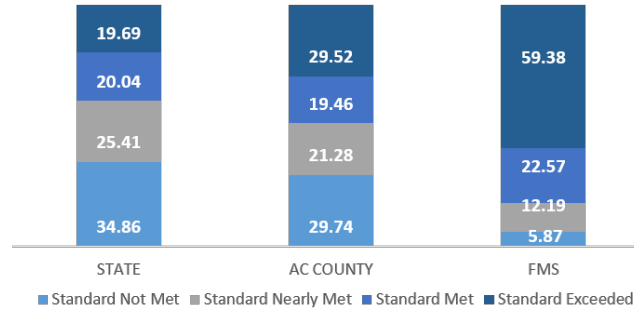

FMS STAFF OVERVIEW: 99*

ENGLISH LEARNERS: 36

SPECIAL EDUCATION: 93

CAASPP SCORES

FMS 2019 CAASPP ENGLISH LANGUAGE/LITERACY
Percentage of students performing at level

FMS 2019 CAASPP MATHEMATICS
Percentage of students performing at level