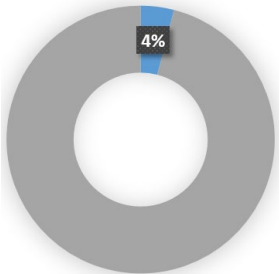

2019-2020 FALLON MIDDLE SCHOOL FACT SHEET

3601 KOHNEN WAY | DUBLIN, CA 94568 | 925-875-9376 | WWW.DUBLINUSD.ORG

Principal: Risha Krishna

Year Established: 2005

STUDENTS & ETHNICITY

STUDENT GENDER

FREE OR REDUCED MEAL ELIGIBILITY