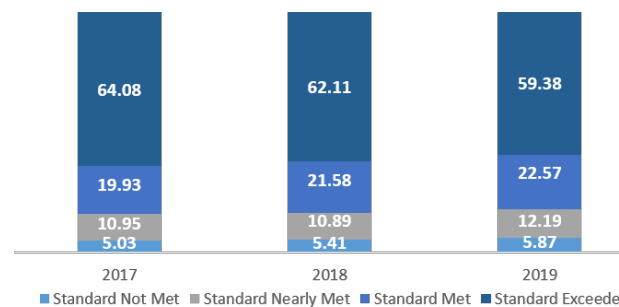

FMS 2017-2019 CAASPP MATH RESULTS
Percentage of students performing at level

All student and staff info (not CAASPP) is based on 2019-2020 school year data available in November 2019. These numbers fluctuate throughout the year.

* Does not include, substitutes, hourly, or limited term employees