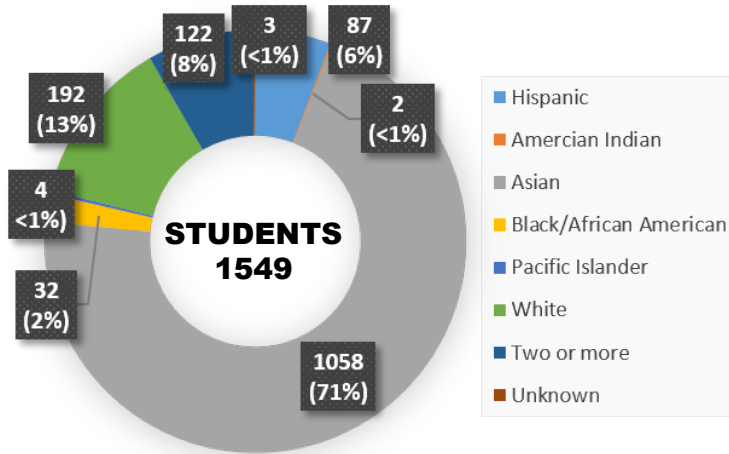

2019-2020 FALLON MIDDLE SCHOOL FACT SHEET

3601 KOHNEN WAY | DUBLIN, CA 94568 | 925-875-9376 | WWW.DUBLINUSD.ORG

Principal: Risha Krishna

Year Established: 2005

STUDENTS & ETHNICITY

STUDENT GENDER

FREE OR REDUCED MEAL ELIGIBILITY