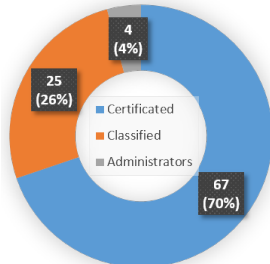

2019-2020 FALLON MIDDLE SCHOOL FACT SHEET

3601 KOHNEN WAY | DUBLIN, CA 94568 | 925-875-9376 | WWW.DUBLINUSD.ORG

Principal: Risha Krishna

Year Established: 2005

STUDENTS & ETHNICITY

STUDENT GENDER

FREE OR REDUCED MEAL ELIGIBILITY

FMS STAFF OVERVIEW: 99*

ENGLISH LEARNERS: 36

SPECIAL EDUCATION: 93

CAASPP SCORES

FMS 2019 CAASPP ENGLISH LANGUAGE/LITERACY
Percentage of students performing at level

FMS 2019 CAASPP MATHEMATICS
Percentage of students performing at level