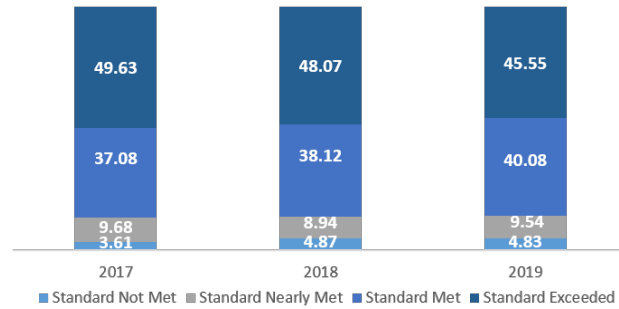

FMS 2017-2019 CAASPP ENGLISH RESULTS
Percentage of students performing at level