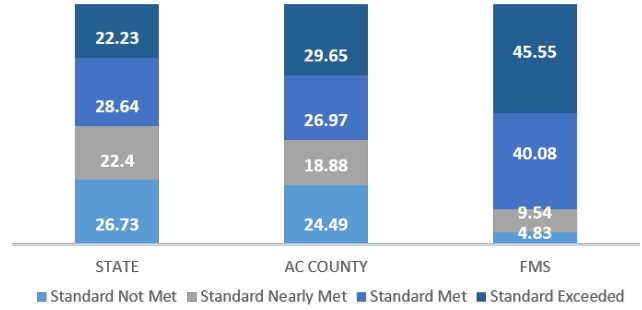

FMS STAFF OVERVIEW: 99*

ENGLISH LEARNERS: 36

SPECIAL EDUCATION: 93

CAASPP SCORES

FMS 2019 CAASPP ENGLISH LANGUAGE/LITERACY
Percentage of students performing at level

FMS 2019 CAASPP MATHEMATICS
Percentage of students performing at level