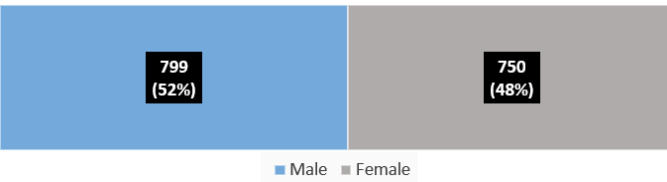

2019-2020 FALLON MIDDLE SCHOOL FACT SHEET

3601 KOHNEN WAY | DUBLIN, CA 94568 | 925-875-9376 | WWW.DUBLINUSD.ORG

Principal: Risha Krishna

Year Established: 2005

STUDENTS & ETHNICITY

STUDENT GENDER

FREE OR REDUCED MEAL ELIGIBILITY