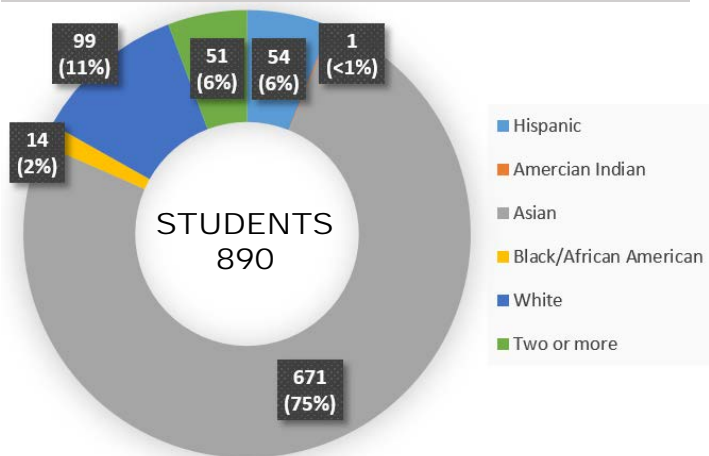

STUDENTS & ETHNICITY