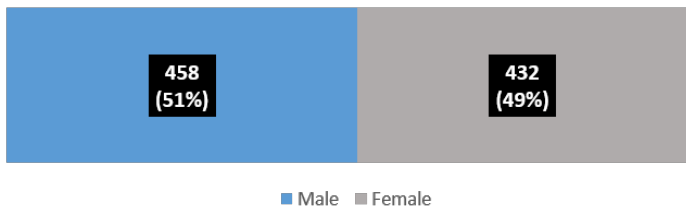

STUDENT GENDER