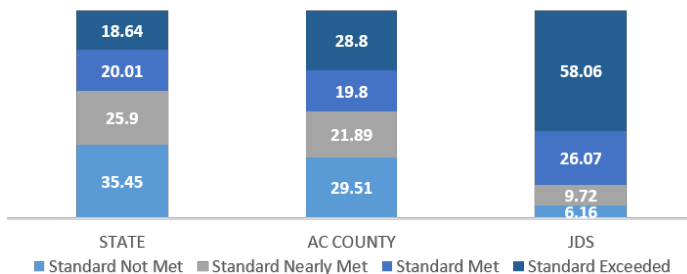

JDS 2018 CAASPP MATHEMATICS

Percentage of students performing at level