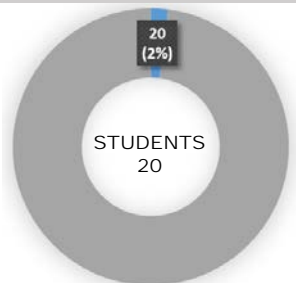

FREE OR REDUCED MEAL ELIGIBILITY