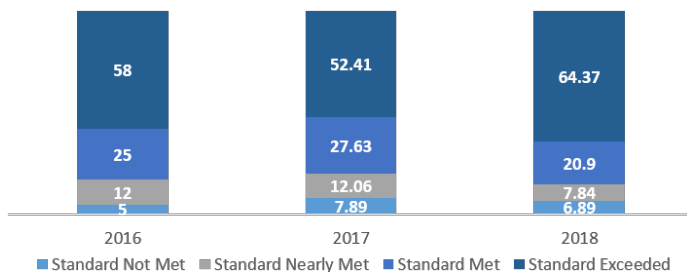

JDS 2016-2018 CAASPP ENGLISH RESULTS

Percentage of students performing at level