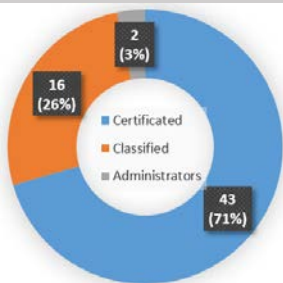

JDS STAFF OVERVIEW: 61*