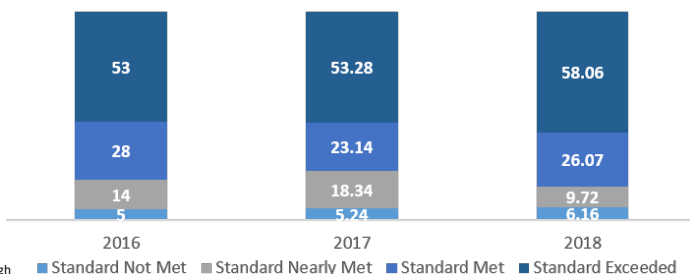

SPECIAL EDUCATION: 53

JDS 2016-2018 CAASPP MATH RESULTS

Percentage of students performing at level