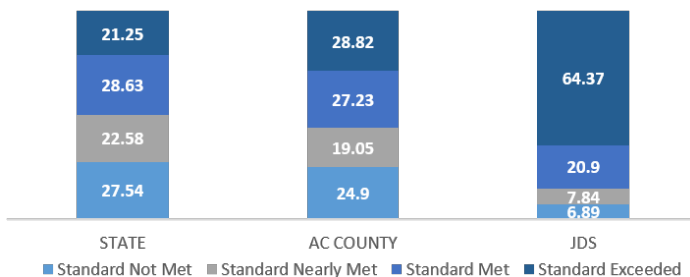

CAASPP SCORES

JDS 2018 CAASPP ENGLISH LANGUAGE/LITERACY

Percentage of students performing at level