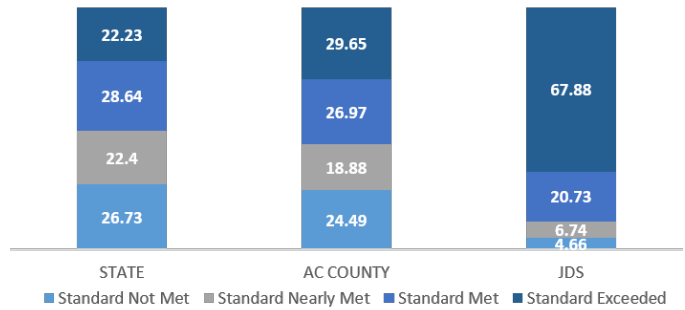

CAASPP SCORES

JDS 2019 CAASPP ENGLISH LANGUAGE/LITERACY

Percentage of students performing at level

JDS 2019 CAASPP MATHEMATICS

Percentage of students performing at level