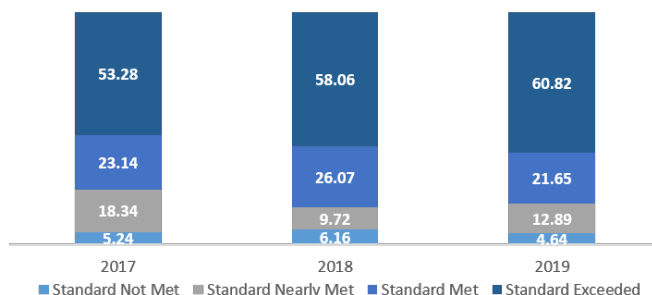

All student and staff info (not CAASPP) is based on 2019-2020 school year data available in November 2019. These numbers fluctuate throughout the year.