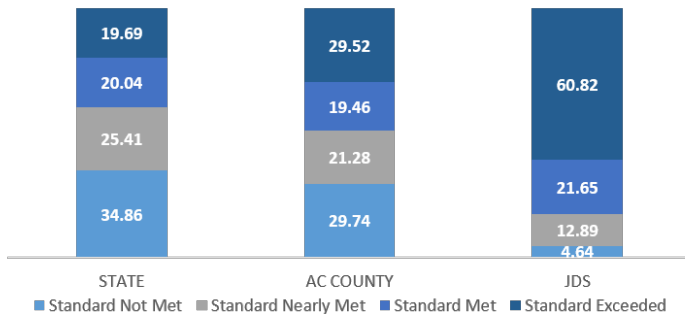

JDS 2017-2019 CAASPP ENGLISH RESULTS

Percentage of students performing at level