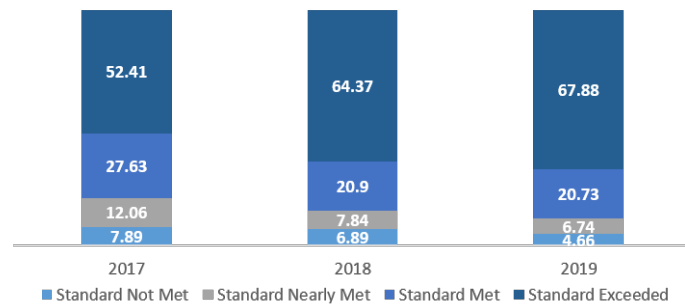

JDS 2017-2019 CAASPP MATH RESULTS

Percentage of students performing at level