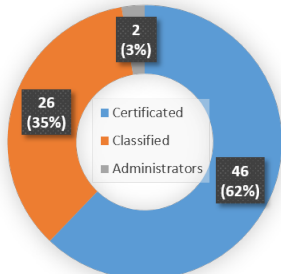

JDS STAFF OVERVIEW: 74*