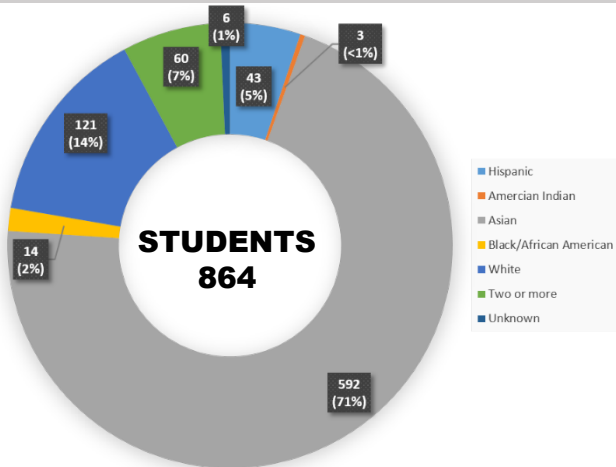

STUDENTS & ETHNICITY

STUDENT GENDER