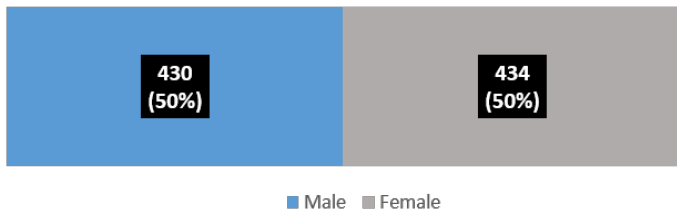

2019-2020 DOUGHERTY ELEMENTARY SCHOOL FACT SHEET

5301 HIBERNIA DRIVE | DUBLIN, CA 94568 | 925-803-4444 | WWW.DUBLINUSD.ORG

Principal: Joy Scarpinato

Year Established: 2000

STUDENTS & ETHNICITY

STUDENT GENDER

FREE OR REDUCED MEAL ELIGIBILITY

JDS STAFF OVERVIEW: 74*

ENGLISH LEARNERS: 132

SPECIAL EDUCATION: 56

CAASPP SCORES

JDS 2019 CAASPP ENGLISH LANGUAGE/LITERACY

Percentage of students performing at level

JDS 2019 CAASPP MATHEMATICS

Percentage of students performing at level

JDS 2017-2019 CAASPP ENGLISH RESULTS

Percentage of students performing at level

JDS 2017-2019 CAASPP MATH RESULTS

Percentage of students performing at level

All student and staff info (not CAASPP) is based on 2019-2020 school year data available in November 2019. These numbers fluctuate throughout the year.