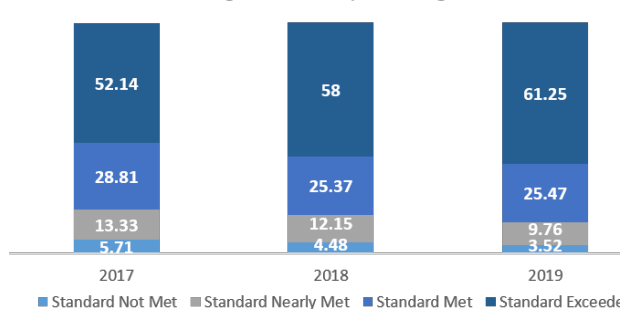

KES 2017-2019 CAASPP MATH RESULTS
Percentage of students performing at level