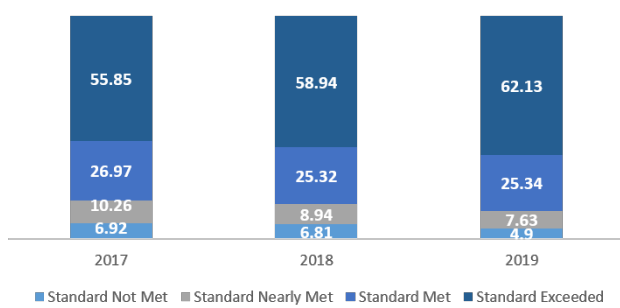

KES 2017-2019 CAASPP ENGLISH RESULTS
Percentage of students performing at level