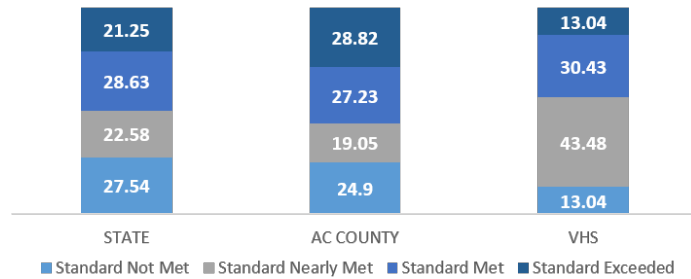

ENGLISH LEARNERS: 5

SPECIAL EDUCATION: 2

CAASPP SCORES

VHS 2018 CAASPP ENGLISH LANGUAGE/LITERACY

Percentage of students performing at level

VHS 2018 CAASPP MATHEMATICS

Percentage of students performing at level