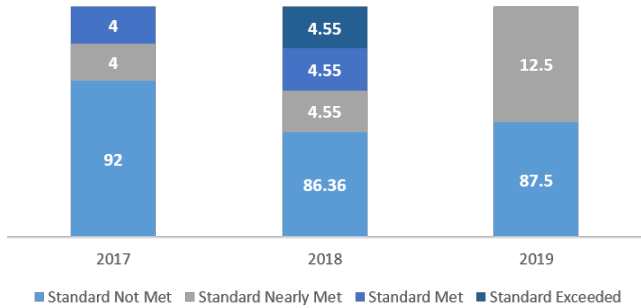

All student and staff info (not CAASPP) is based on 2019-2020 school year data available in November 2019. These numbers fluctuate throughout the year.
* Does not include, substitutes, hourly, or limited term employees