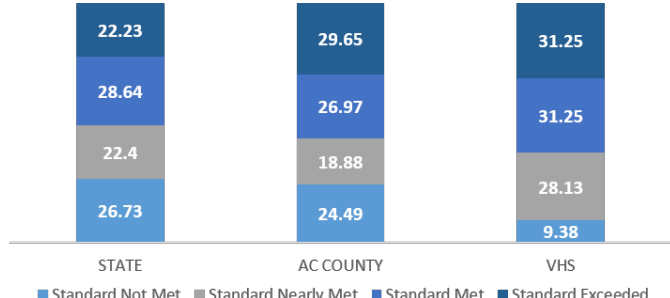

VHS STAFF OVERVIEW: 26*

ENGLISH LEARNERS: 5

SPECIAL EDUCATION: 26

CAASPP SCORES

VHS 2019 CAASPP ENGLISH LANGUAGE/LITERACY

Percentage of students performing at level

VHS 2019 CAASPP MATHEMATICS

Percentage of students performing at level