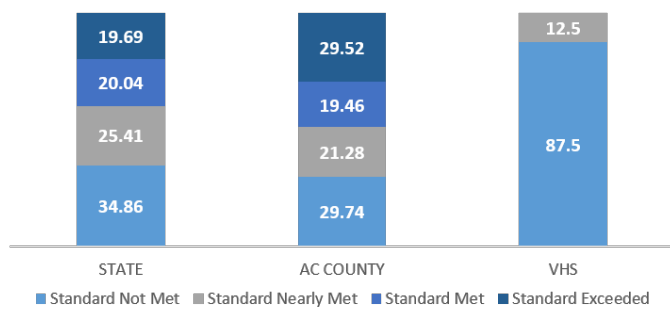

VHS STAFF OVERVIEW: 26*

ENGLISH LEARNERS: 5

SPECIAL EDUCATION: 26

CAASPP SCORES

VHS 2019 CAASPP ENGLISH LANGUAGE/LITERACY

Percentage of students performing at level

VHS 2019 CAASPP MATHEMATICS

Percentage of students performing at level