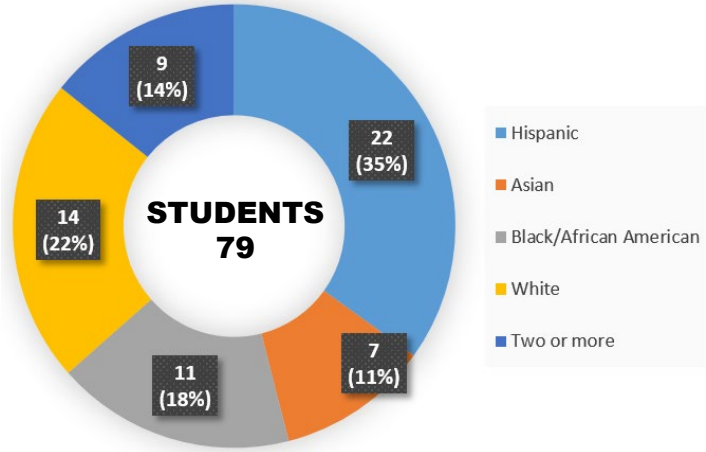

STUDENTS & ETHNICITY

STUDENT GENDER