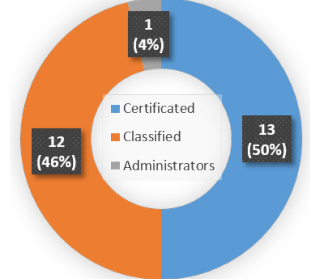

VHS STAFF OVERVIEW: 26*