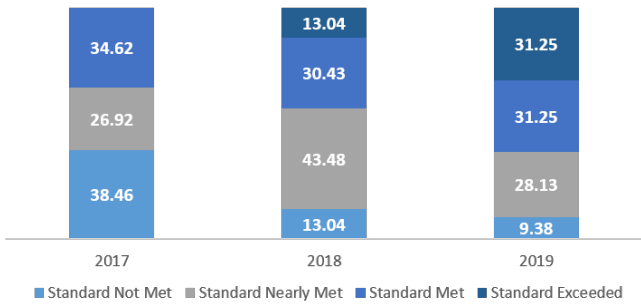

VHS 2017-2019 CAASPP MATH RESULTS

Percentage of students performing at level