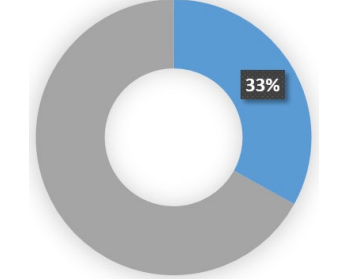

2019-2020 VALLEY HIGH SCHOOL FACT SHEET

6901 YORK DRIVE | DUBLIN, CA 94568 | 925-829-4322 | WWW.DUBLINUSD.ORG

Principal: Mario Hurtado

Year Established: 1967

STUDENTS & ETHNICITY

STUDENT GENDER

FREE OR REDUCED MEAL ELIGIBILITY

VHS STAFF OVERVIEW: 26*

ENGLISH LEARNERS: 5

SPECIAL EDUCATION: 26

CAASPP SCORES

VHS 2019 CAASPP ENGLISH LANGUAGE/LITERACY

Percentage of students performing at level

VHS 2019 CAASPP MATHEMATICS

Percentage of students performing at level