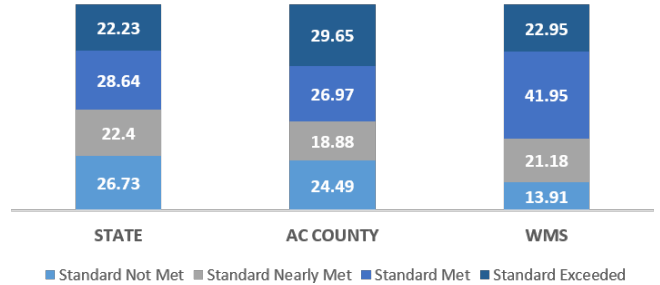

CAASPP SCORES

WMS 2019 CAASPP ENGLISH LANGUAGE/LITERACY

Percentage of students performing at level

WMS 2019 CAASPP MATHEMATICS

Percentage of students performing at level