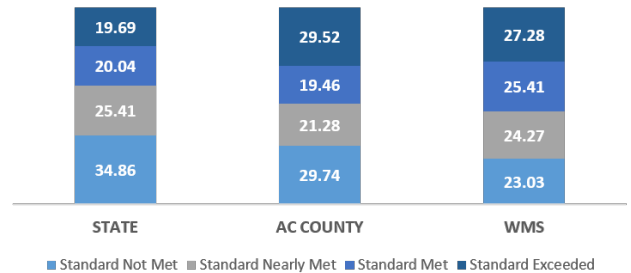

WMS 2017-2019 DUSD CAASPP ENGLISH RESULTS

Percentage of students performing at level