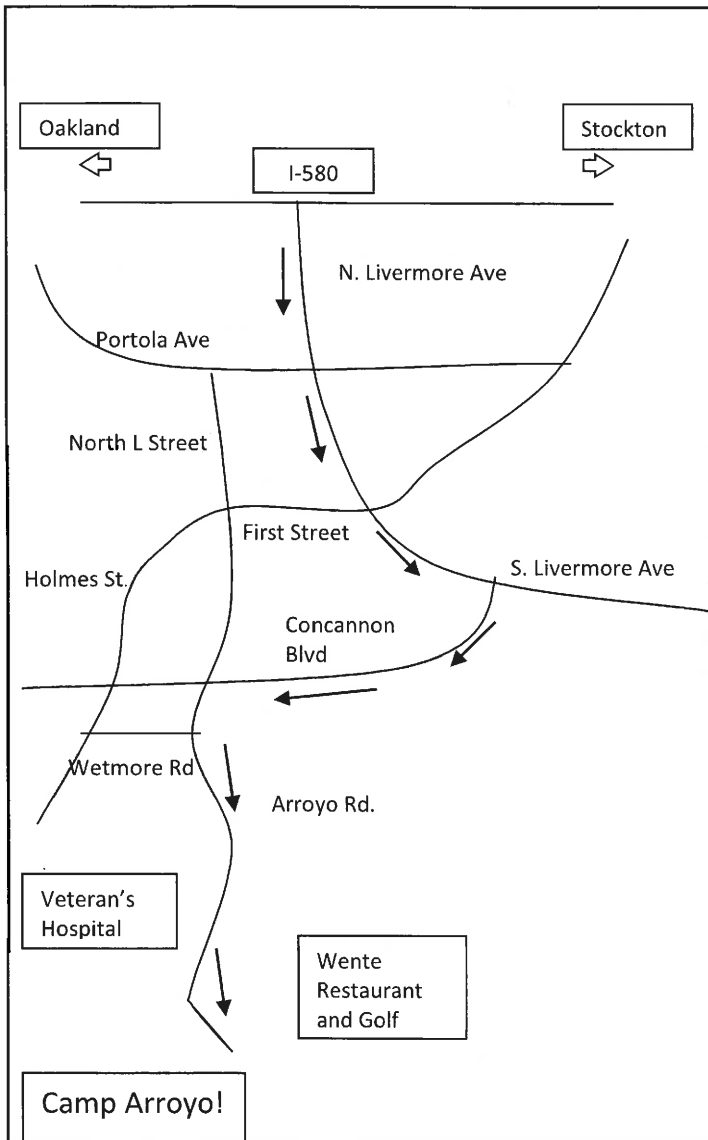

### **Coming from the West:**

Take 580 East  
Exit at North Livermore Ave and turn right  
Turn right at Concannon Blvd  
After about 1.5 miles turn left at Arroyo Rd  
Follow Arroyo Road to the end  
Turn right into the camp at the big wooden  
Camp Arroyo sign.

### **Coming from the East:**

Take 580 West  
Exit North Livermore Avenue and turn left  
Turn right on Concannon Blvd  
Turn left onto Arroyo Road  
Follow Arroyo Road to the end  
Turn right into the camp at the big wooden  
Camp Arroyo sign.

### **Coming from the North:**

Take 680 to 580 East  
Follow directions from the West

### **Coming from the South:**

Take 680 North to 84 East towards Livermore  
Turn right on Vallecitos Road  
Turn right on Wetmore Road  
Turn right on Arroyo Road  
Follow Arroyo Road to the end  
Turn right into the camp at the big wooden  
Camp Arroyo sign.