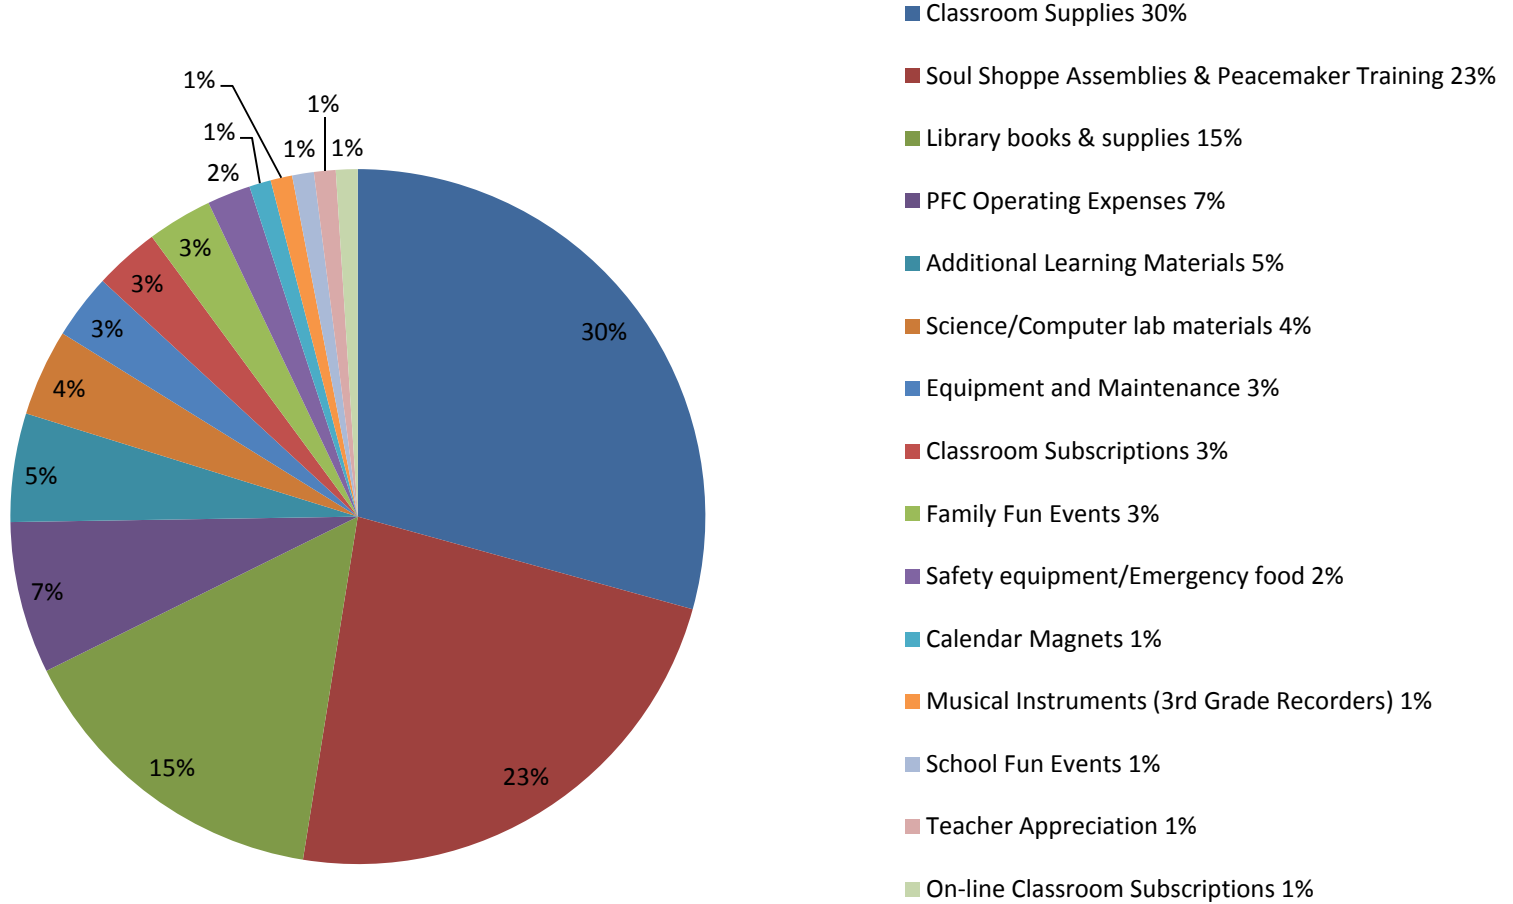

PFC Dollars Put to Work in 2013-2014

Additional Learning Materials

Books for Classrooms
Writing Journals
Clay for Class Projects
Math Manipulatives

Classroom Subscriptions

Time for Kids
Weekly Readers

Classroom On-line Subscriptions

Brainpop
Enchanted Learning
Raz Kids

School Fun Events

Gold Rush Day
Buddy Pumpkin Patch

Family Fun Events

Boo Hoo Breakfast
Donuts with Dads
Muffins with Moms
St. Patrick's Day Run

Teacher Appreciation

Teacher App. Week
Teacher Holiday Lunch

PFC Operating Expenses

Business Registration