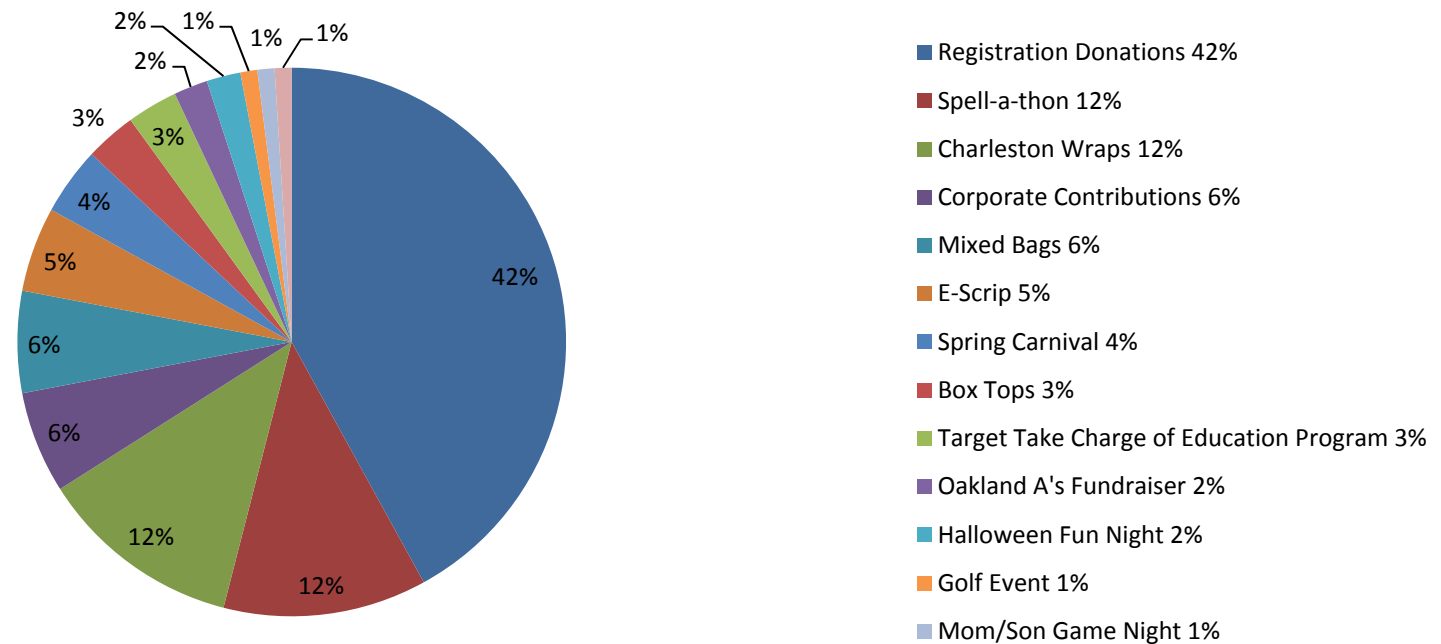

# PFC Fundraising 2013-2014 School Year

(Represents Main Fundraising)

A BIG thank you to all Murray families for participating in our various fundraisers last year! As you can see, we raised quite a bit of our money from our main fundraisers like Charleston Wraps (Fall Fundraiser), Spell-A-Thon and Mixed Bags.

If you prefer not to participate in a fundraiser, but would like to donate to the PFC, you can do so year round in any amount by completing the donation form and dropping it off in the office with your check.